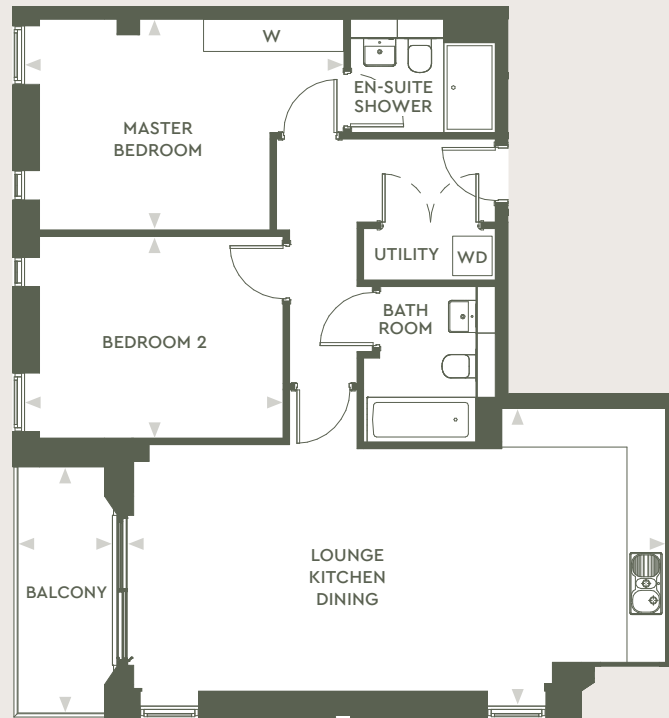

APARTMENT 1

1ST FLOOR

82.3 SQM | 886 SQFT
(Excluding balcony)

87.4 SQM | 941 SQFT
(Including balcony)

LOUNGE / KITCHEN / DINING
8.40m x 4.72m 27'8" x 15'7"
32.6 sqm 351 sqft

MASTER BEDROOM
5.06m x 3.26m 16'8" x 10'9"
13.7 sqm 147 sqft

BEDROOM 2
4.11m x 3.13m 13'7" x 10'4"
12.3 sqm 132 sqft

BALCONY
3.62m x 1.40m 11'11" x 4'7"
5.1 sqm 55 sqft

W - Wardrobe
WD - Washer/Dryer