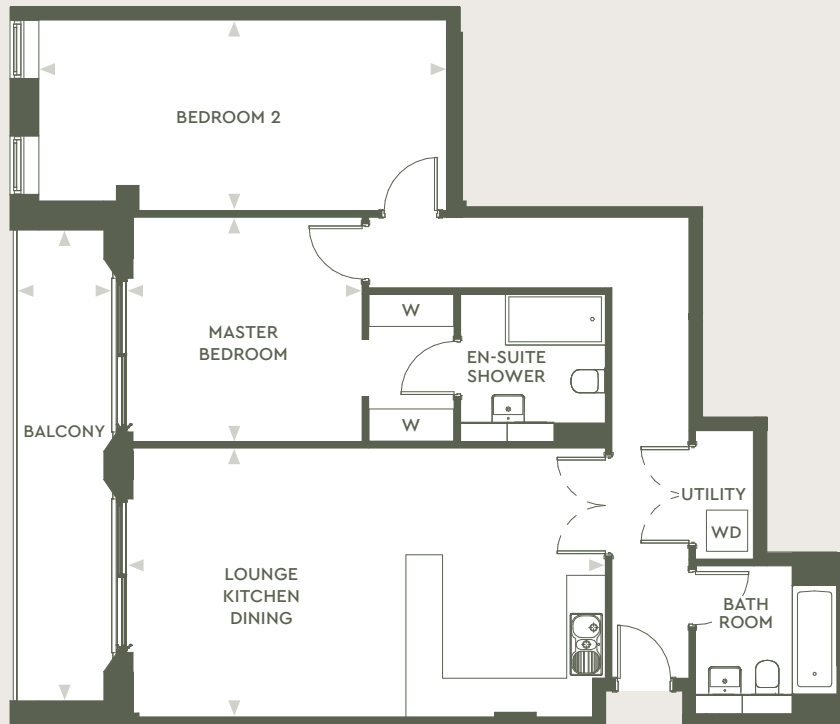

APARTMENT 2

1ST FLOOR

95.6 SQM | 1,029 SQFT
(Excluding balcony)

105.9 SQM | 1,140 SQFT
(Including balcony)

LOUNGE / KITCHEN / DINING
7.48m x 4.15m 24'8" x 13'8"
30.2 sqm 325 sqft

MASTER BEDROOM
3.56m x 3.49m 11'9" x 11'6"
16.07 sqm 173 sqft

BEDROOM 2
6.66m x 3.03m 21'11" x 10'0"
19.5 sqm 210 sqft

BALCONY
7.32m x 1.40m 24'2" x 4'7"
10.3 sqm 111 sqft

W - Wardrobe
WD - Washer/Dryer