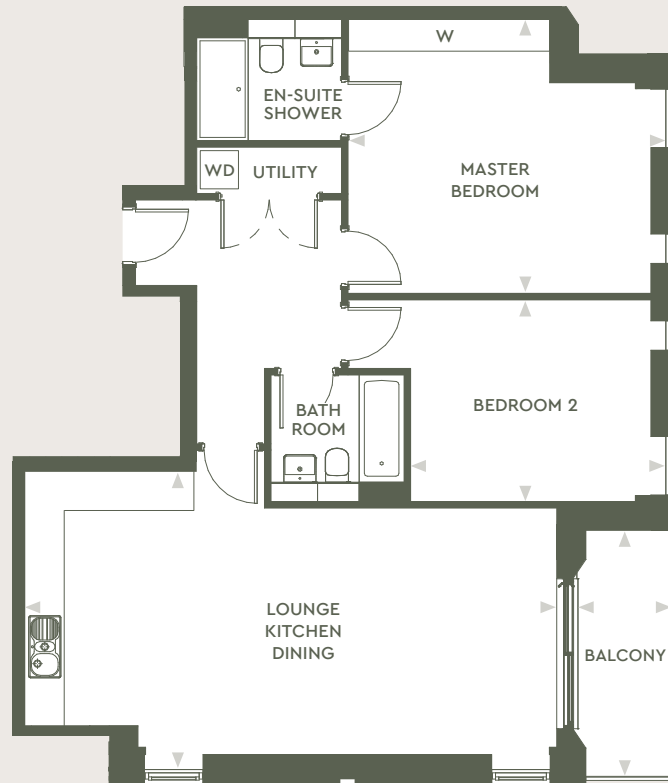

# APARTMENT 3

## 1ST FLOOR

91.8 SQM | 988 SQFT  
*(Excluding balcony)*

97.1 SQM | 1,045 SQFT  
*(Including balcony)*

**LOUNGE / KITCHEN / DINING**  
8.41m x 4.73m      27'9" x 15'7"  
34.3 sqm            369 sqft

**MASTER BEDROOM**  
5.07m x 4.33m      16'9" x 14'3"  
19.0 sqm            205 sqft

**BEDROOM 2**  
4.71m x 3.17m      15'6" x 10'5"  
13.3 sqm            143 sqft

**BALCONY**  
3.77m x 1.40m      12'5" x 4'7"  
5.3 sqm              57 sqft

W - Wardrobe  
WD - Washer/Dryer