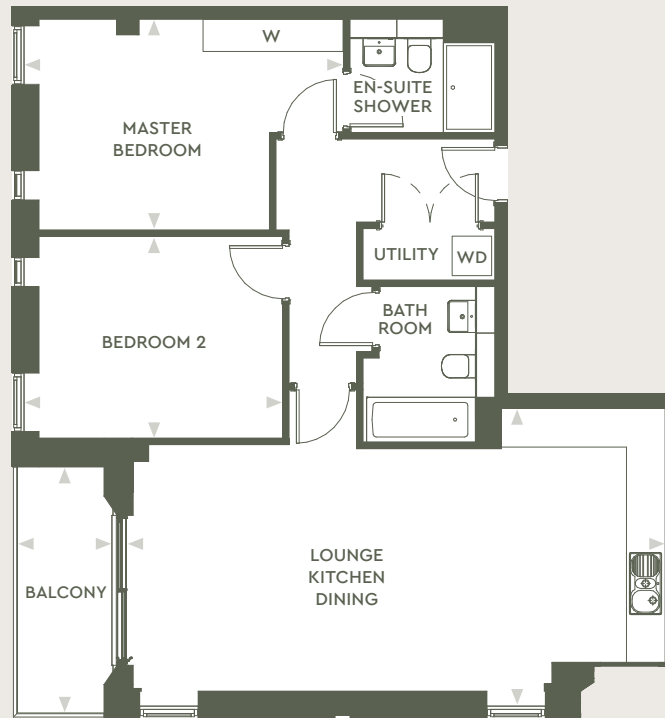

APARTMENT 4

2ND FLOOR

82.3 SQM | 886 SQFT
(Excluding balcony)

87.4 SQM | 941 SQFT
(Including balcony)

LOUNGE / KITCHEN / DINING
8.40m x 4.72m 27'8" x 15'7"
32.6 sqm 351 sqft

MASTER BEDROOM
5.06m x 3.26m 16'8" x 10'9"
13.7 sqm 147 sqft

BEDROOM 2
4.11m x 3.13m 13'7" x 10'4"
12.3 sqm 132 sqft

BALCONY
3.62m x 1.40m 11'11" x 4'7"
5.1 sqm 55 sqft

W – Wardrobe
WD – Washer/Dryer