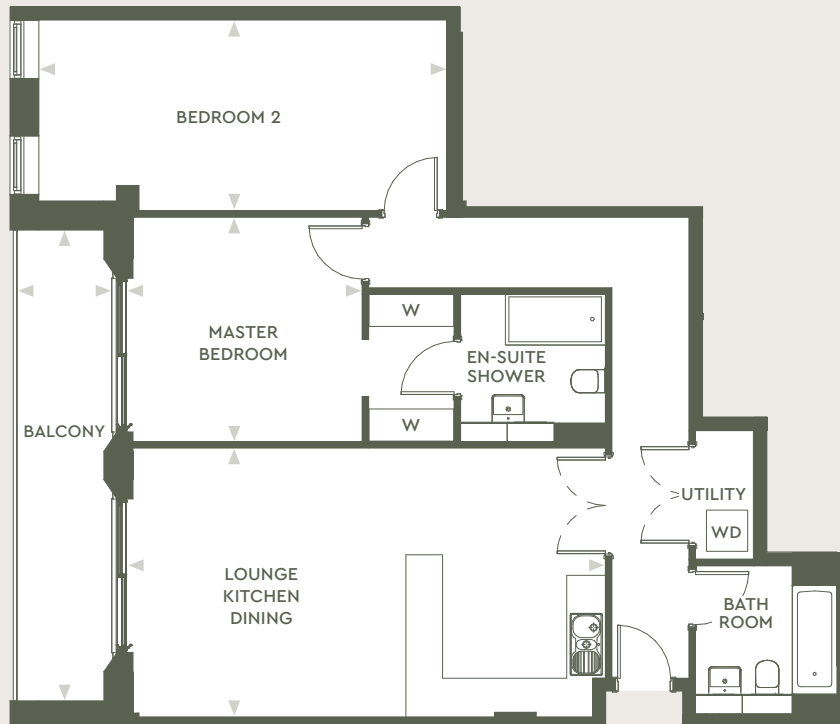

APARTMENT 5

2ND FLOOR

95.6 SQM | 1,029 SQFT
(Excluding balcony)

105.9 SQM | 1,140 SQFT
(Including balcony)

LOUNGE / KITCHEN / DINING
7.48m x 4.15m 24'8" x 13'8"
30.2 sqm 325 sqft

MASTER BEDROOM
3.56m x 3.49m 11'9" x 11'6"
16.07 sqm 173 sqft

BEDROOM 2
6.66m x 3.03m 21'11" x 10'0"
19.5 sqm 210 sqft

BALCONY
7.32m x 1.40m 24'2" x 4'7"
10.3 sqm 111 sqft

W - Wardrobe
WD - Washer/Dryer