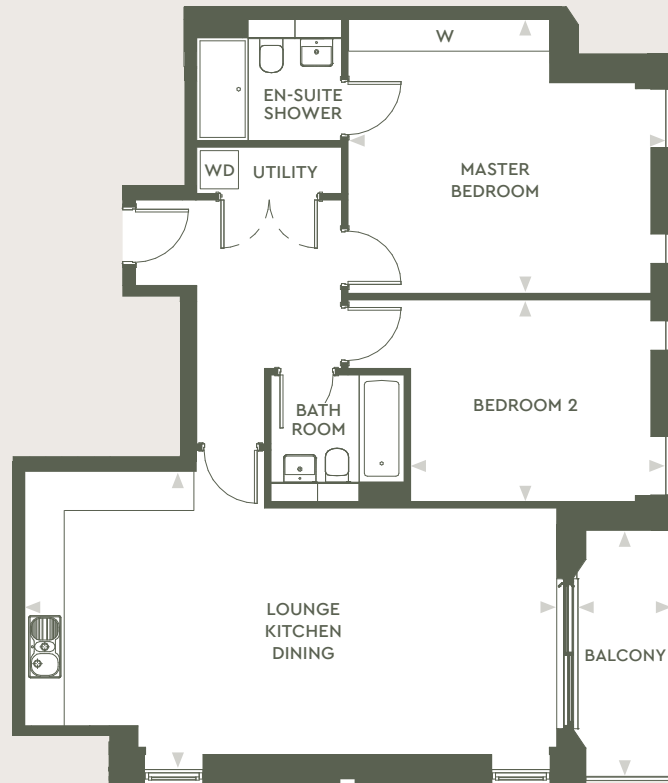

APARTMENT 6

2ND FLOOR

91.8 SQM | 988 SQFT
(Excluding balcony)

97.1 SQM | 1,045 SQFT
(Including balcony)

LOUNGE / KITCHEN / DINING
8.41m x 4.73m 27'9" x 15'7"
34.3 sqm 369 sqft

MASTER BEDROOM
5.07m x 4.33m 16'9" x 14'3"
19.0 sqm 205 sqft

BEDROOM 2
4.71m x 3.17m 15'6" x 10'5"
13.3 sqm 143 sqft

BALCONY
3.77m x 1.40m 12'5" x 4'7"
5.3 sqm 57 sqft

W - Wardrobe
WD - Washer/Dryer