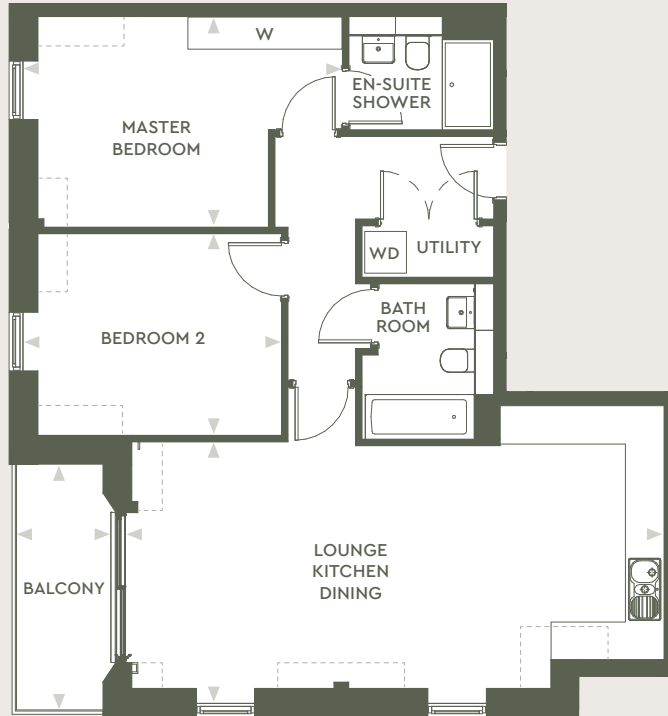

APARTMENT 7

3RD FLOOR

82.3 SQM | 886 SQFT
(Excluding balcony)

87.4 SQM | 941 SQFT
(Including balcony)

LOUNGE / KITCHEN / DINING
8.41m x 4.16m 27'9" x 13'9"
34.3 sqm 369 sqft

MASTER BEDROOM
5.00m x 3.28m 16'6" x 10'10"
13.7 sqm 148 sqft

BEDROOM 2
4.13m x 3.15m 13'7" x 10'5"
12.0 sqm 130 sqft

BALCONY
3.60m x 1.40m 11'10" x 4'7"
5.1 sqm 55 sqft

W - Wardrobe

WD - Washer/Dryer

Dashed line indicates restricted ceiling height.