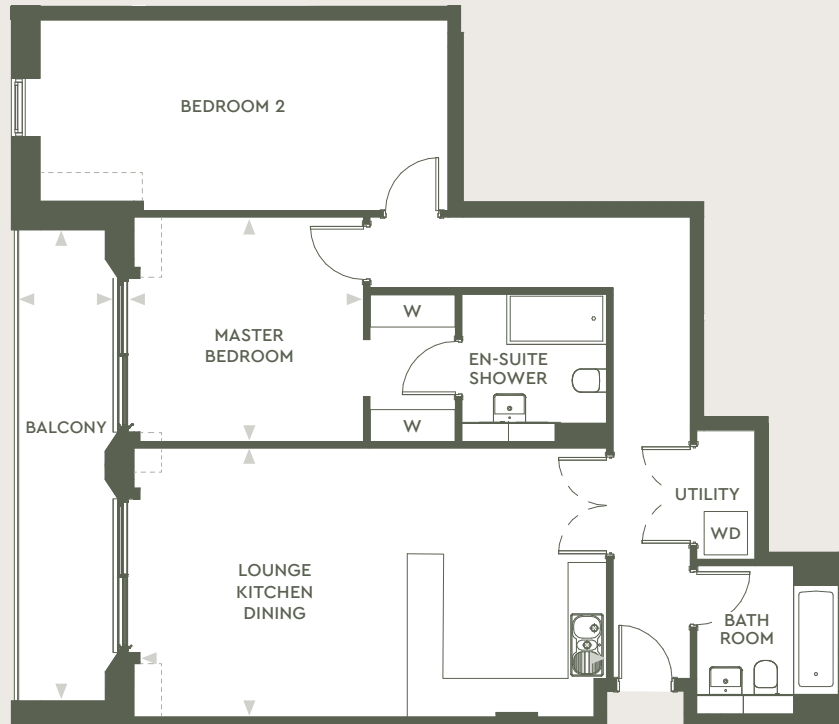

# APARTMENT 8

## 3RD FLOOR

95.6 SQM | 1,029 SQFT  
(Excluding balcony)

105.9 SQM | 1,140 SQFT  
(Including balcony)

**LOUNGE / KITCHEN / DINING**  
7.51m x 4.16m      24'9" x 13'9"  
31.1 sqm            335 sqft

**MASTER BEDROOM**  
3.71m x 3.51m      12'3" x 11'7"  
16.2 sqm            174 sqft

**BEDROOM 2**  
6.68m x 2.97m      22'0" x 9'9"  
18.7 sqm            201 sqft

**BALCONY**  
7.10m x 1.40m      23'5" x 4'7"  
10.3 sqm            111 sqft

W - Wardrobe

WD - Washer/Dryer

Dashed line indicates restricted ceiling height.