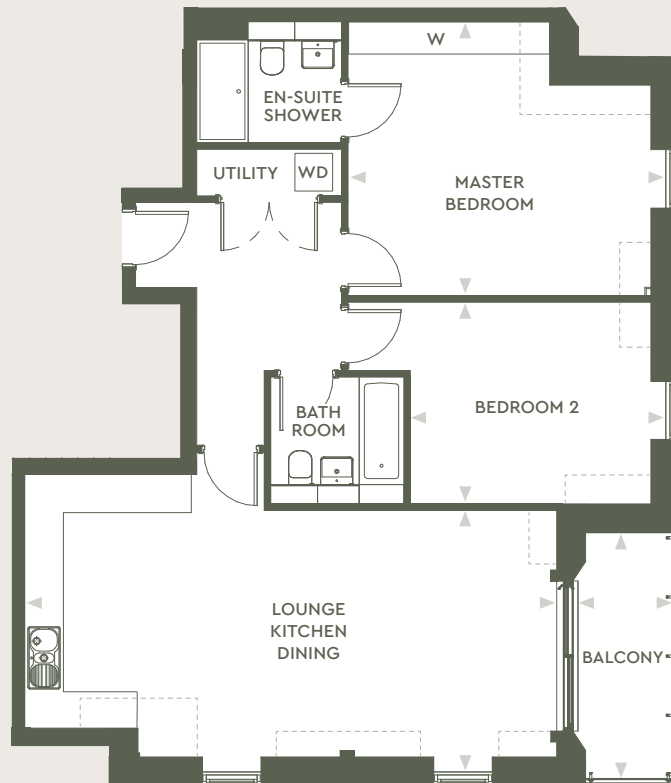

# APARTMENT 9

## 3RD FLOOR

91.8 SQM | 988 SQFT  
(Excluding balcony)

97.1 SQM | 1,045 SQFT  
(Including balcony)

**LOUNGE / KITCHEN / DINING**  
8.41m x 4.19m      27'9" x 13'10"  
34.0 sqm            366 sqft

**MASTER BEDROOM**  
5.07m x 4.28m      16'9" x 14'1"  
18.8 sqm            202 sqft

**BEDROOM 2**  
4.07m x 3.14m      13'5" x 10'4"  
13.0 sqm            140 sqft

**BALCONY**  
3.80m x 1.40m      12'6" x 4'7"  
5.3 sqm             57 sqft

W - Wardrobe

WD - Washer/Dryer

Dashed line indicates restricted ceiling height.